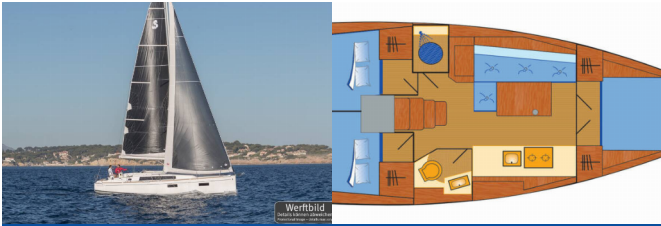

Yacht Base	Marina Punat, Krk, Croatia
Yacht ID	2026
Yacht Brands	Beneteau
Yacht Name	Tena
Production Year	2021
Length	11.50 M
Cabins	3
Berths	6 + 2
WC	1

ADDITIONAL: Flag

COMFORT: Cockpit cushions

DECK: Anchor light, Bathing platform, Bimini top, Boat hook, Bosun's chair (Safe seat) (boatswain's chair), Cockpit table, Cockpit/stern, outside shower, Deck brush, Dinghy, Electric anchor windlass, Fenders, Gangway, Main anchor, Mooring ropes, Pulpit seat, Sailor's knife, Spare anchor (Reserve, Auxiliary anchor), Sprayhood, Swimming ladder, Teak cockpit