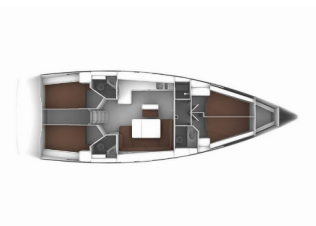

Web: [www.brain-yachting.com](http://www.brain-yachting.com)

<b>Yacht Base</b>	Marina Kornati, Biograd, Croatia
<b>Yacht ID</b>	2010
<b>Yacht Brands</b>	Bavaria
<b>Yacht Name</b>	Angel
<b>Production Year</b>	2020
<b>Length</b>	14.27 M
<b>Cabins</b>	4
<b>Berths</b>	8 + 1
<b>Max Persons</b>	9
<b>WC</b>	3

**COMFORT:** Cockpit cushions

**DECK:** Anchor with chain, Bathing platform, Bimini top, Bosun's chair (Safe seat) (boatswain's chair), Cockpit table, Cockpit/stern, outside shower, Dinghy, Electric anchor windlass, Fenders, Mooring ropes, Sea/Storm drogue anchor, Spare anchor (Reserve, Auxiliary anchor), Sprayhood, Teak cockpit