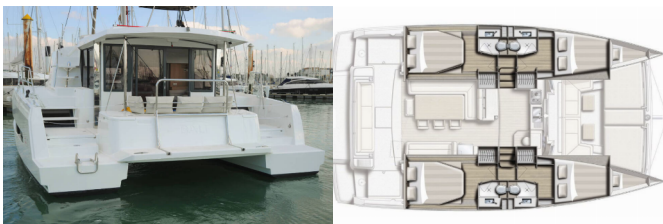

Web: [www.brain-yachting.com](http://www.brain-yachting.com)

<b>Yacht Base</b>	Rhodes New Marina, Greece
<b>Yacht ID</b>	1992
<b>Yacht Brands</b>	Catana
<b>Yacht Name</b>	Neusis
<b>Production Year</b>	2020
<b>Length</b>	12.35 M
<b>Cabins</b>	4 + 2
<b>Berths</b>	8 + 2 + 2
<b>Max Persons</b>	12
<b>WC</b>	4

**COMFORT:** Cockpit cushions

**DECK:** Bimini top, Dinghy, Dinghy with outboard engine, Flybridge, Gangway, Outboard engine, Sprayhood

**ENTERTAINMENT:** Radio

**GALLEY:** Freezer, Gas bottles

**INTERIOR:** Electric fans in cabins, Electric toilet