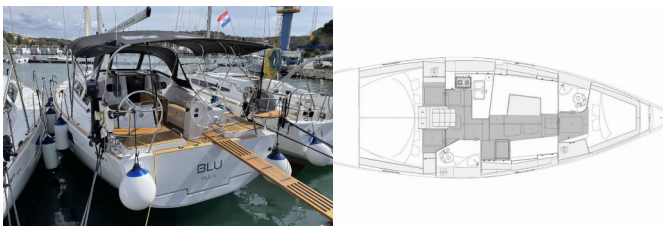

# ELAN IMPRESSION 40.1

Plankton (2020)

BRAIN Yachting Image not found or type unknown

**BRAIN Yachting • Neubaugasse 43/4 • 1070 Vienna • Austria**

Phone: +43 1 435 0804

E-mail: [relax@brain-yachting.com](mailto:relax@brain-yachting.com)

Web: [www.brain-yachting.com](http://www.brain-yachting.com)

<b>Yacht Base</b>	Pula, Marina Polesana, Croatia
<b>Yacht ID</b>	1990
<b>Yacht Brands</b>	Elan Marine
<b>Yacht Name</b>	Plankton
<b>Production Year</b>	2020
<b>Length</b>	11.99 M
<b>Cabins</b>	3
<b>Berths</b>	6 + 2
<b>WC</b>	2

**COMFORT:** Bed linen, Pillows

**DECK:** Anchor Delta, Bathing platform, Bimini top, Cockpit fridge, Cockpit table, Cockpit/stern, outside shower, Dinghy, Electric anchor windlass, Grill/Barbecue/Plancha, LED outdoor ambiance lights, Sprayhood