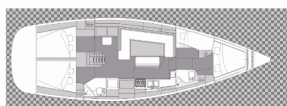

Yacht Base	Marina Losinj, Mali Losinj, Croatia
Yacht ID	1989
Yacht Brands	Elan Marine
Yacht Name	AirTime 3
Production Year	2020
Length	13.51 M
Cabins	4
Berths	8 + 2
WC	2

COMFORT: Bed linen, Blankets, Cockpit cushions, Pillows