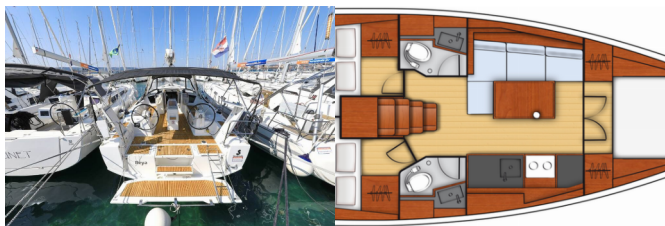

OCEANIS 38.1

Reya (2018)

BRAIN Yachting or type unknown

BRAIN Yachting • Neubaugasse 43/4 • 1070 Vienna • Austria

Phone: +43 1 435 0804

E-mail: relax@brain-yachting.com

Web: www.brain-yachting.com

Yacht Base	Marina Kornati, Biograd, Croatia
Yacht ID	1944
Yacht Brands	Beneteau
Yacht Name	Reya
Production Year	2018
Length	11.50 M
Cabins	3
Berths	6 + 2
WC	2

COMFORT: Cockpit cushions

DECK: Bathing platform, Bilge pump - Mechanic, Bimini top, Bosun's chair (Safe seat) (boatswain's chair), Cockpit table, Cockpit/stern, outside shower, Dinghy, Electric anchor windlass, Fenders, Galley in cockpit, Gangway, Main anchor, Sea/Storm drogue anchor, Spare anchor (Reserve, Auxiliary anchor), Sprayhood, Swimming ladder, Teak cockpit

ENTERTAINMENT: Indoor speakers, Outdoor speakers, Radio CD mp3 player

GALLEY: Gas bottles, Gas cookers, Hot water, Kitchen utensils (Galley equipment, cutlery), Refrigerator

NAVIGATION: Autopilot, Bow thruster, Compass, Divider, nautic chart, GPS chart plotter - cockpit, Harbour guides, Nautical charts, Pilot book, Tridata, Wind instrument/Anemometer, Windex

SAFETY: Safety equipment, Set of tools, VHF radio, Wire (shroud) cutter

YACHT ELECTRICS: Bilge pump - Electric, Heating, Inverter, Service batteries, Shore connection 220 V