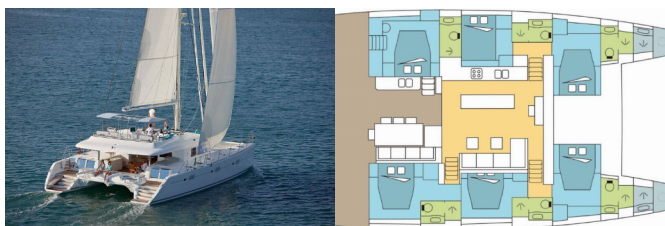

Web: [www.brain-yachting.com](http://www.brain-yachting.com)

<b>Yacht Base</b>	Polynesia, Raiatea, French Polynesia
<b>Yacht ID</b>	1874
<b>Yacht Brands</b>	Lagoon
<b>Yacht Name</b>	DREAM PATASH
<b>Production Year</b>	2016
<b>Length</b>	18.90 M
<b>Cabins</b>	6 + 2
<b>Berths</b>	12 + 2
<b>Max Persons</b>	12
<b>WC</b>	6 + 2

**COMFORT:** Cockpit cushions

**DECK:** Bimini top, Cockpit fridge, Cockpit table, Cockpit/stern, outside shower, Davit, Dinghy, Electric anchor windlass, Outboard engine, Swimming ladder

**ENTERTAINMENT:** MP3 Jack-Ipod, Outdoor speakers, Radio