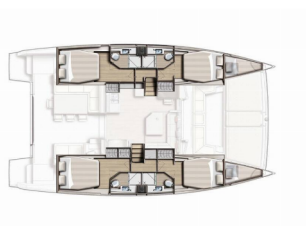

Yacht Base	Polynesia, Raiatea, French Polynesia
Yacht ID	1869
Yacht Brands	Catana
Yacht Name	MEEMU
Production Year	2018
Length	13.60 M
Cabins	4 + 2
Berths	8 + 2
Max Persons	10
WC	4

COMFORT: Cockpit cushions

DECK: Bimini top, Cockpit table, Cockpit/stern, outside shower, Davit, Dinghy, Electric anchor windlass, Flybridge, Swimming ladder

ENTERTAINMENT: Fusion radio, Outdoor speakers

GALLEY: Freezer, Refrigerator