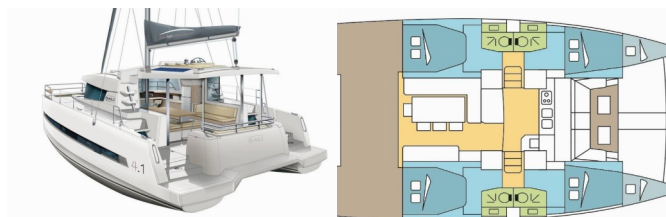

Web: [www.brain-yachting.com](http://www.brain-yachting.com)

<b>Yacht Base</b>	Phuket, Yacht Haven Marina, Thailand
<b>Yacht ID</b>	1858
<b>Yacht Brands</b>	Catana
<b>Yacht Name</b>	COTINGA
<b>Production Year</b>	2019
<b>Length</b>	12.35 M
<b>Cabins</b>	4 + 2
<b>Berths</b>	8 + 2
<b>Max Persons</b>	10
<b>WC</b>	4

**COMFORT:** Cockpit cushions

**DECK:** Bathing platform, Bimini top, Cockpit table, Cockpit/stern, outside shower, Davit, Dinghy, Electric anchor windlass, Swimming ladder

**ENTERTAINMENT:** Fusion radio, Outdoor speakers