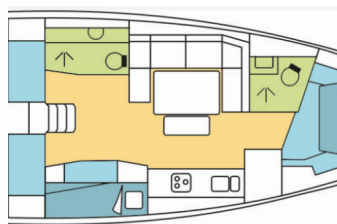

DUFOUR 430 GL

BESRA (2020)

BRAIN Yachting or type unknown

BRAIN Yachting • Neubaugasse 43/4 • 1070 Vienna • Austria

Phone: +43 1 435 0804

E-mail: relax@brain-yachting.com

Web: www.brain-yachting.com

Yacht Base	Martinique, Le Marin, Caribbean
Yacht ID	1853
Yacht Brands	Dufour
Yacht Name	BESRA
Production Year	2020
Length	13.24 M
Cabins	4
Berths	8 + 2
Max Persons	10
WC	2

COMFORT: Cockpit cushions, Sundeck cushions

DECK: Bimini top, Cockpit table, Cockpit/stern, outside shower, Dinghy, Electric anchor windlass, Outboard engine, Sprayhood, Swimming ladder

ENTERTAINMENT: Outdoor speakers, Radio

GALLEY: Oven, Refrigerator, Stove, Wine cellar

INTERIOR: Convertible table, Convertible table in salon, Electric fans in cabins

SAILS: Lazy bag, Lazy jacks, Self tailing (manual) winch

YACHT ELECTRICS: 220V socket, Battery charger, Inverter, WC pump