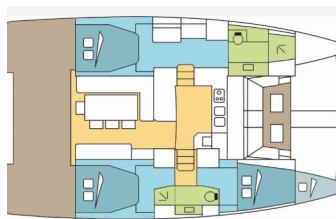

BALI 4.1

ZENA (2019)

[BRAIN Yachting](#) or type unknown

BRAIN Yachting • Neubaugasse 43/4 • 1070 Vienna • Austria

Phone: +43 1 435 0804

E-mail: relax@brain-yachting.com

Web: www.brain-yachting.com

Yacht Base	Seychelles, Praslin, Seychelles
Yacht ID	1850
Yacht Brands	Catana
Yacht Name	ZENA
Production Year	2019
Length	12.35 M
Cabins	3 + 1
Berths	6 + 1
Max Persons	7
WC	2