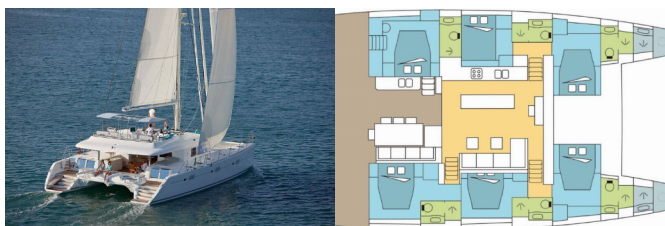

LAGOON 620

DREAM MALLORCA (2018)

BRAIN Yachting or type unknown

BRAIN Yachting • Neubaugasse 43/4 • 1070 Vienna • Austria

Phone: +43 1 435 0804

E-mail: relax@brain-yachting.com

Web: www.brain-yachting.com

Yacht Base	Seychelles, Mahe, Seychelles
Yacht ID	1840
Yacht Brands	Lagoon
Yacht Name	DREAM MALLORCA
Production Year	2018
Length	18.90 M
Cabins	6 + 2
Berths	12 + 2
Max Persons	12
WC	6 + 2

COMFORT: Cockpit cushions

DECK: Bimini top, Cockpit fridge, Cockpit table, Cockpit/stern, outside shower, Davit, Dinghy, Electric anchor windlass, Outboard engine, Swimming ladder

ENTERTAINMENT: MP3 Jack-Ipod, Outdoor speakers, Radio