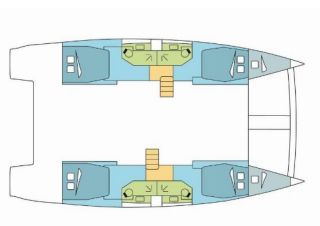

BALI 4.5

RIVERA (2018)

BRAIN Yachting or type unknown

BRAIN Yachting • Neubaugasse 43/4 • 1070 Vienna • Austria

Phone: +43 1 435 0804

E-mail: relax@brain-yachting.com

Web: www.brain-yachting.com

Yacht Base	Phuket, Yacht Haven Marina, Thailand
Yacht ID	1802
Yacht Brands	Catana
Yacht Name	RIVERA
Production Year	2018
Length	13.60 M
Cabins	4 + 2
Berths	8 + 2 + 2
Max Persons	12
WC	4

COMFORT: Cockpit cushions

DECK: Bimini top, Cockpit table, Cockpit/stern, outside shower, Davit, Dinghy, Electric anchor windlass, Flybridge, Swimming ladder

ENTERTAINMENT: Outdoor speakers

GALLEY: Refrigerator

INTERIOR: Convertible table, Convertible table in salon, Electric fans in cabins

NAVIGATION: Autopilot, Depthsounder, GPS chart plotter, Speedometer (Speed log), Wind instrument/Anemometer

SAFETY: VHF radio