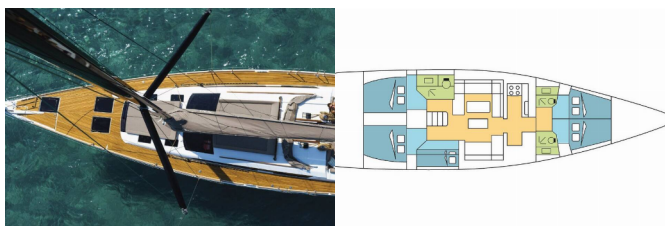

DUFOUR 520 GL

VANUATU (2018)

BRAIN Yachting or type unknown

BRAIN Yachting • Neubaugasse 43/4 • 1070 Vienna • Austria

Phone: +43 1 435 0804

E-mail: relax@brain-yachting.com

Web: www.brain-yachting.com

Yacht Base	BVI, Hodge's Creek Marina, British Virgin Islands
Yacht ID	1771
Yacht Brands	Dufour
Yacht Name	VANUATU
Production Year	2018
Length	15.20 M
Cabins	5
Berths	10 + 2
Max Persons	12
WC	3

COMFORT: Cockpit cushions

DECK: Bathing platform, Bimini top, Cockpit table, Cockpit/stern, outside shower, Dinghy, Electric anchor windlass, Outboard engine, Sprayhood, Swimming ladder, Teak cockpit

ENTERTAINMENT: Outdoor speakers, Radio