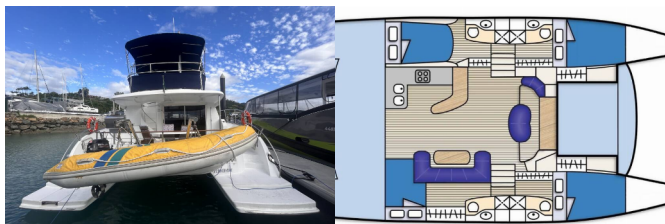

CUMBERLAND 46

DIMANCHE (2008)

BRAIN Yachting or type unknown

BRAIN Yachting • Neubaugasse 43/4 • 1070 Vienna • Austria

Phone: +43 1 435 0804

E-mail: relax@brain-yachting.com

Web: www.brain-yachting.com

DECK: Bimini top, Cockpit/stern, outside shower, Dinghy, Electric anchor windlass, Grill/Barbecue/Plancha, Ice box in cockpit, Swimming ladder

Yacht Name DIMANCHE

Production Year 2008

Length 14.00 M

Cabins 4

Berths 8

Max Persons 8

WC 4

PRICE AND AVAILABILITY