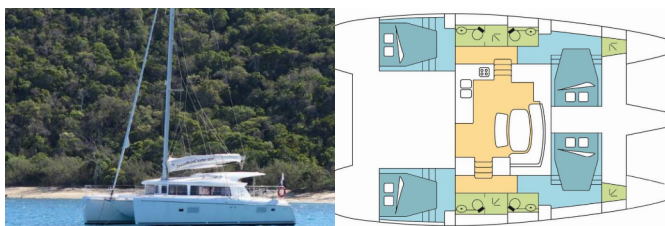

LAGOON 421

TRAVIATA 1 (2014)

BRAIN Yachting or type unknown

BRAIN Yachting • Neubaugasse 43/4 • 1070 Vienna • Austria

Phone: +43 1 435 0804

E-mail: relax@brain-yachting.com

Web: www.brain-yachting.com

Yacht Base	Whitsundays, Airlie Beach, Coral Sea Marina, Australia And Oceania
Yacht ID	1747
Yacht Brands	Lagoon
Yacht Name	TRAVIATA 1
Production Year	2014
Length	12.61 M
Cabins	4
Berths	9 + 2
Max Persons	10
WC	4

COMFORT: Cockpit cushions

DECK: Bimini top, Cockpit table, Davit, Dinghy, Electric anchor windlass, Swimming ladder

ENTERTAINMENT: Outdoor speakers, Radio CD mp3 player

GALLEY: Oven, Refrigerator, Stove

INTERIOR: Convertible table, Convertible table in salon, Electric fans in cabins, Electric toilet