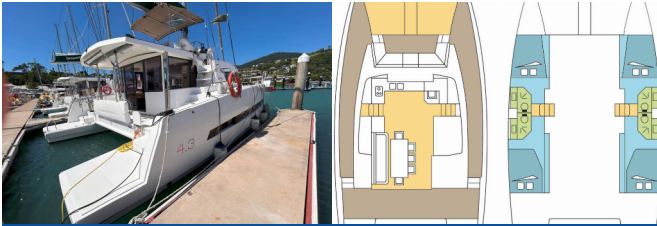

BALI 4.3

SINATRA (2017)

BRAIN Yachting or type unknown

BRAIN Yachting • Neubaugasse 43/4 • 1070 Vienna • Austria

Phone: +43 1 435 0804

E-mail: relax@brain-yachting.com

Web: www.brain-yachting.com

Yacht Base	Whitsundays, Airlie Beach, Coral Sea Marina, Australia And Oceania
Yacht ID	1743
Yacht Brands	Catana
Yacht Name	SINATRA
Production Year	2017
Length	13.20 M
Cabins	4
Berths	8
Max Persons	8
WC	4

COMFORT: Cockpit cushions

DECK: Anchor chain counter, Bathing platform, Bimini top, Cockpit table, Cockpit/stern, outside shower, Dinghy, Electric anchor windlass, Flybridge

ENTERTAINMENT: Radio

GALLEY: Freezer, Kitchen utensils (Galley equipment, cutlery), Microwave, Oven, Refrigerator, Stove

INTERIOR: Electric fans in cabins, Electric toilet

NAVIGATION: Autopilot, Compass, Depthsounder, GPS chart plotter, Speedometer (Speed log), Wind instrument/Anemometer

SAFETY: VHF radio

SAILS: Electric winch, Lazy bag, Lazy jacks