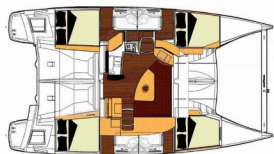

DECK: Bimini top, Cockpit/stern, outside shower, Dinghy, Electric anchor windlass, Grill/Barbecue/Plancha, Ice box in cockpit, Swimming ladder

ENTERTAINMENT: CD player, DVD player, TV

GALLEY: Freezer, Microwave, Oven, Refrigerator, Stove

INTERIOR: Electric fans in cabins

NAVIGATION: Autopilot, Compass, Depthsounder, GPS chart plotter, Radar, Speedometer (Speed log), Wind instrument/Anemometer

SAFETY: VHF radio

SAILS: Self tailing (manual) winch