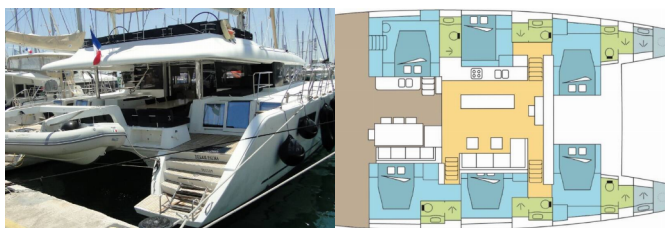

LAGOON 620

DREAM PALMA (2020)

BRAIN Yachting or type unknown

BRAIN Yachting • Neubaugasse 43/4 • 1070 Vienna • Austria

Phone: +43 1 435 0804

E-mail: relax@brain-yachting.com

Web: www.brain-yachting.com

Yacht Base	Athens, Alimos Marina, Greece
Yacht ID	1707
Yacht Brands	Lagoon
Yacht Name	DREAM PALMA
Production Year	2020
Length	18.90 M
Cabins	6 + 2
Berths	12 + 2
Max Persons	12
WC	6 + 2

COMFORT: Cockpit cushions

DECK: Bimini top, Cockpit fridge, Cockpit table, Cockpit/stern, outside shower, Davit, Dinghy, Electric anchor windlass, Outboard engine, Swimming ladder

ENTERTAINMENT: MP3 Jack-Ipod, Outdoor speakers, Radio