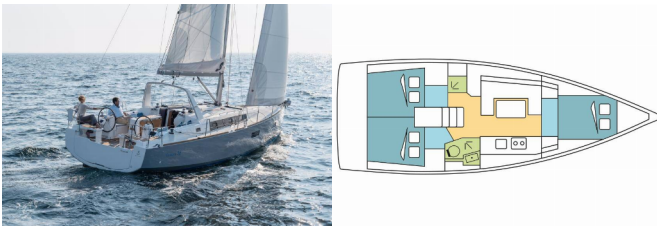

OCEANIS 38

KIRIAKI (2016)

BRAIN Yachting • Schadekgasse 5/18 • 1060 Vienna • Austria

Phone: +43 664 1491177

E-mail: relax@brain-yachting.com

Web: www.brain-yachting.com

Yacht Base	Šibenik, Marina Zaton, Croatia
Yacht ID	1663
Yacht Brands	Beneteau
Yacht Name	KIRIAKI
Production Year	2016
Length	11.50 M
Cabins	3
Berths	6 + 2
Max Persons	8
WC	1

COMFORT: Cockpit cushions

DECK: Bimini top, Cockpit table, Cockpit/stern, outside shower, Dinghy, Electric anchor windlass, Outboard engine, Sprayhood, Swimming ladder

ENTERTAINMENT: Outdoor speakers, Radio CD mp3 player