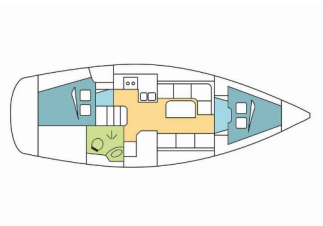

BAVARIA CRUISER 34

BASHUNG (2017)

BRAIN Yachting or type unknown

BRAIN Yachting • Neubaugasse 43/4 • 1070 Vienna • Austria

Phone: +43 1 435 0804

E-mail: relax@brain-yachting.com

Web: www.brain-yachting.com

DECK: Bimini top, Cockpit table, Cockpit/stern, outside shower, Dinghy, Electric anchor windlass, Outboard engine, Sprayhood, Swimming ladder, Teak cockpit