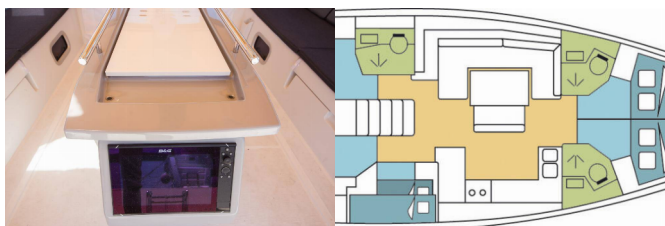

OCEANIS 48

COETIVY (2018)

BRAIN Yachting or type unknown

BRAIN Yachting • Neubaugasse 43/4 • 1070 Vienna • Austria

Phone: +43 1 435 0804

E-mail: relax@brain-yachting.com

Web: www.brain-yachting.com

Yacht Base	Dubrovnik, Komolac, ACI Marina Dubrovnik, Croatia
Yacht ID	1627
Yacht Brands	Beneteau
Yacht Name	COETIVY
Production Year	2018
Length	14.60 M
Cabins	5
Berths	10 + 2
Max Persons	12
WC	3

COMFORT: Cockpit cushions

DECK: Bimini top, Cockpit table, Cockpit/stern, outside shower, Dinghy, Electric anchor windlass, Outboard engine, Sprayhood, Swimming ladder

ENTERTAINMENT: Outdoor speakers

GALLEY: Hot water, Oven, Refrigerator, Stove

INTERIOR: Convertible table, Convertible table in salon, Electric fans in cabins, Electric toilet

NAVIGATION: Autopilot, Depthsounder, GPS chart plotter, Speedometer (Speed log), Wind instrument/Anemometer

SAFETY: VHF radio

SAILS: Lazy bag, Lazy jacks, Self tailing (manual) winch

YACHT ELECTRICS: Air Conditioning, Generator, Inverter