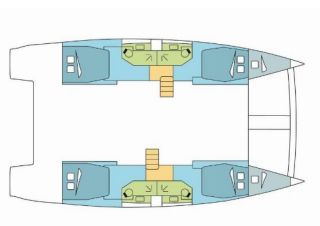

BALI 4.5

AGAMI (2019)

BRAIN Yachting or type unknown

BRAIN Yachting • Neubaugasse 43/4 • 1070 Vienna • Austria

Phone: +43 1 435 0804

E-mail: relax@brain-yachting.com

Web: www.brain-yachting.com

Yacht Base	Palma De Mallorca, Marina Naviera Balear, Spain
Yacht ID	1603
Yacht Brands	Catana
Yacht Name	AGAMI
Production Year	2019
Length	13.60 M
Cabins	4 + 2
Berths	8 + 2 + 2
Max Persons	12
WC	4

COMFORT: Cockpit cushions, Deck cushions, Sundeck cushions

DECK: Bimini top, Cockpit table, Cockpit/stern, outside shower, Davit, Dinghy, Electric anchor windlass, Flybridge, Swimming ladder

ENTERTAINMENT: Hi-Fi system, Outdoor speakers

GALLEY: Refrigerator

INTERIOR: Convertible table, Convertible table in salon, Electric fans in cabins, Electric toilet

NAVIGATION: Autopilot, Depthsounder, GPS chart plotter, Speedometer (Speed log), Wind instrument/Anemometer