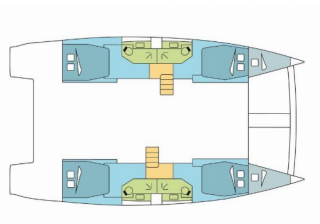

Web: [www.brain-yachting.com](http://www.brain-yachting.com)

<b>Yacht Base</b>	Palma De Mallorca, Marina Naviera Balear, Spain
<b>Yacht ID</b>	1603
<b>Yacht Brands</b>	Catana
<b>Yacht Name</b>	AGAMI
<b>Production Year</b>	2019
<b>Length</b>	13.60 M
<b>Cabins</b>	4 + 2
<b>Berths</b>	8 + 2 + 2
<b>Max Persons</b>	12
<b>WC</b>	4

**GALLEY:** Refrigerator

**INTERIOR:** Convertible table, Convertible table in salon, Electric fans in cabins, Electric toilet

**NAVIGATION:** Autopilot, Depthsounder, GPS chart plotter, Speedometer (Speed log), Wind instrument/Anemometer