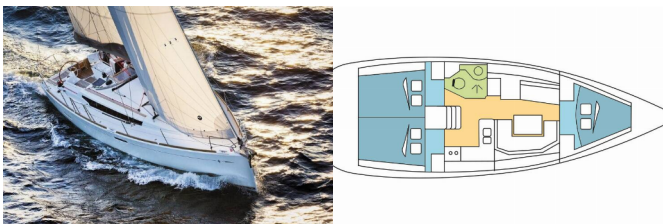

# SUN ODYSSEY 389

PLOVER (2019)

[BRAIN Yachting](#) or type unknown

**BRAIN Yachting • Neubaugasse 43/4 • 1070 Vienna • Austria**

Phone: +43 1 435 0804

E-mail: [relax@brain-yachting.com](mailto:relax@brain-yachting.com)

Web: [www.brain-yachting.com](http://www.brain-yachting.com)

<b>Yacht Base</b>	Kos, Kos Marina, Greece
<b>Yacht ID</b>	1579
<b>Yacht Brands</b>	Jeanneau
<b>Yacht Name</b>	PLOVER
<b>Production Year</b>	2019
<b>Length</b>	11.75 M
<b>Cabins</b>	3
<b>Berths</b>	6 + 2
<b>Max Persons</b>	8
<b>WC</b>	1

**COMFORT:** Cockpit cushions

**DECK:** Bimini top, Cockpit table, Cockpit/stern, outside shower, Dinghy, Electric anchor windlass, Outboard engine, Sprayhood, Swimming ladder

**ENTERTAINMENT:** Outdoor speakers, Radio