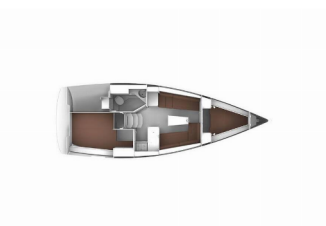

# BAVARIA CRUISER 33

Cleopatra (2014)

[BRAIN Yachting](#) or type unknown

**BRAIN Yachting • Neubaugasse 43/4 • 1070 Vienna • Austria**

Phone: +43 1 435 0804

E-mail: [relax@brain-yachting.com](mailto:relax@brain-yachting.com)

Web: [www.brain-yachting.com](http://www.brain-yachting.com)

<b>Yacht Base</b>	Marina Mandalina, Sibenik, Croatia
<b>Yacht ID</b>	155
<b>Yacht Brands</b>	Bavaria
<b>Yacht Name</b>	Cleopatra
<b>Production Year</b>	2014
<b>Length</b>	9.99 M
<b>Cabins</b>	2
<b>Berths</b>	4 + 2
<b>Max Persons</b>	6
<b>WC</b>	1

**COMFORT:** Bed linen, Blankets

**DECK:** Anchor line, Anchor swivel, Anchor with chain, Bathing platform, Bimini top, Black ball, Black conus, Boat hook, Bosun's chair (Safe seat) (boatswain's chair), Canister for water, Cockpit/stern, outside shower, Dinghy, Dinghy (byboat) pump, Electric anchor windlass, Fenders, Gangway, Hawser, Impeller, Jerry cans for diesel, Main anchor, Mooring ropes, Oil filter, Plastic bucket, Repair box for dinghy, Round/globular fender, Spare anchor (Reserve, Auxiliary anchor), Spotlight / Headlights, Sprayhood, Spring line, Teak deck, Water hose