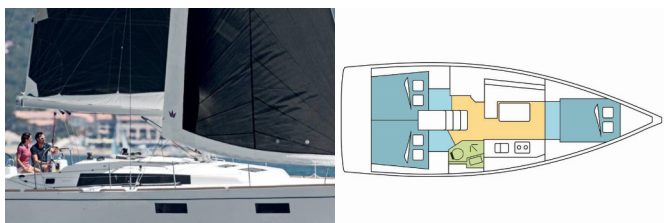

Web: [www.brain-yachting.com](http://www.brain-yachting.com)

<b>Yacht Base</b>	Šibenik, Marina Zaton, Croatia
<b>Yacht ID</b>	1548
<b>Yacht Brands</b>	Beneteau
<b>Yacht Name</b>	MODENA
<b>Production Year</b>	2019
<b>Length</b>	11.50 M
<b>Cabins</b>	3
<b>Berths</b>	6 + 2
<b>Max Persons</b>	8
<b>WC</b>	1

**COMFORT:** Cockpit cushions

**DECK:** Bimini top, Cockpit table, Cockpit/stern, outside shower, Dinghy, Electric anchor windlass, Outboard engine, Sprayhood, Swimming ladder

**ENTERTAINMENT:** Outdoor speakers, Radio CD player