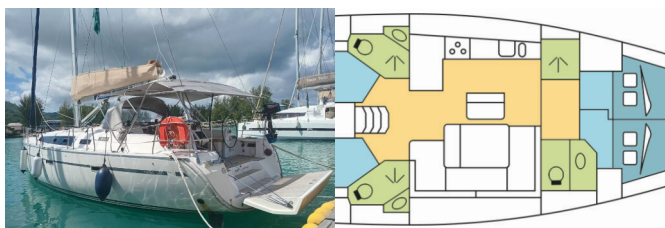

# BAVARIA CRUISER 46

BIZET (2017)

BRAIN Yachting or type unknown

**BRAIN Yachting • Neubaugasse 43/4 • 1070 Vienna • Austria**

Phone: +43 1 435 0804

E-mail: [relax@brain-yachting.com](mailto:relax@brain-yachting.com)

Web: [www.brain-yachting.com](http://www.brain-yachting.com)

<b>Yacht Base</b>	Seychelles, Praslin, Seychelles
<b>Yacht ID</b>	1509
<b>Yacht Brands</b>	Bavaria
<b>Yacht Name</b>	BIZET
<b>Production Year</b>	2017
<b>Length</b>	14.27 M
<b>Cabins</b>	4
<b>Berths</b>	8
<b>Max Persons</b>	8
<b>WC</b>	3

**DECK:** Bathing platform, Bimini top, Cockpit table, Cockpit/stern, outside shower, Dinghy, Electric anchor windlass, Outboard engine, Sprayhood, Swimming ladder

**ENTERTAINMENT:** Fusion radio, Outdoor speakers