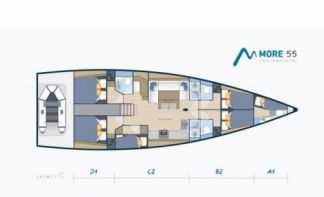

Yacht Base	Marina Kastela, Croatia
Yacht ID	1500
Yacht Brands	More Boats
Yacht Name	Lia Of Sweden
Production Year	2016
Length	16.70 M
Cabins	5 + 1
Berths	10 + 1 + 1
Max Persons	12
WC	3 + 1

COMFORT: Cockpit cushions, Deck cushions