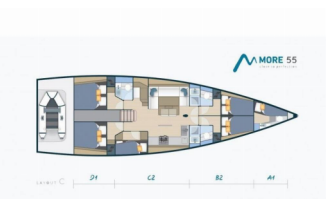

MORE 55

Athene (2017)

[BRAIN Yachting](#) or type unknown

BRAIN Yachting • Neubaugasse 43/4 • 1070 Vienna • Austria

Phone: +43 1 435 0804

E-mail: relax@brain-yachting.com

Web: www.brain-yachting.com

Yacht Base	Marina Kastela, Croatia
Yacht ID	1497
Yacht Brands	More Boats
Yacht Name	Athene
Production Year	2017
Length	16.70 M
Cabins	5 + 1
Berths	10 + 1 + 1
Max Persons	12
WC	3 + 1