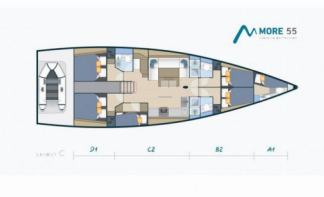

MORE 55

Athene (2017)

BRAIN Yachting • Schadekgasse 5/18 • 1060 Vienna • Austria

Phone: +43 664 1491177

E-mail: relax@brain-yachting.com

Web: www.brain-yachting.com

Yacht Base	Marina Kastela, Croatia
Yacht ID	1497
Yacht Brands	More Boats
Yacht Name	Athene
Production Year	2017
Length	16.70 M
Cabins	5 + 1
Berths	10 + 1 + 1
Max Persons	12
WC	3 + 1