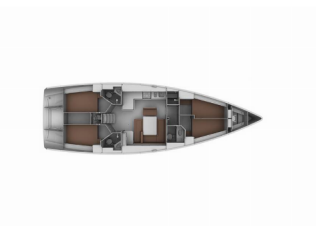

Yacht Base	Lefkas, D-Marin, Greece
Yacht ID	1494
Yacht Brands	Bavaria
Yacht Name	Midas
Production Year	2012
Length	14.27 M
Cabins	4
Berths	8 + 2
WC	2

ADDITIONAL: Flag

COMFORT: Blankets, Cockpit cushions, Extra pillows, Pillows, Sheets, Towels

DECK: Anchor, Anchor with chain, Bilge pump - Mechanic, Bimini top, Black ball, Boat hook, Bosun's chair (Safe seat) (boatswain's chair), Canister for water, Cockpit light, Deck brush, Dinghy, Dinghy (byboat) pump, Electric anchor windlass, Fenders, Fuel funnel, Gangway, Jerry cans for diesel, Jerry cans for fuel, Mooring ropes, Outboard engine, Plastic bucket, Repair box for dinghy, Spare anchor (Reserve, Auxiliary anchor), Sprayhood, Swimming ladder, Water hose, Winch handles