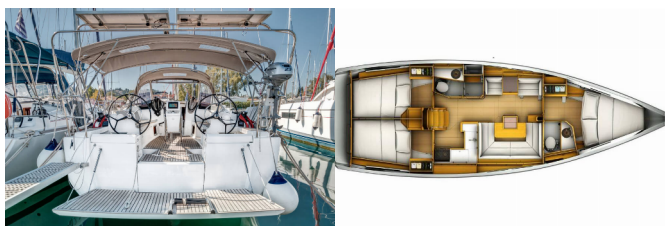

SUN ODYSSEY 419

Lionheart (2017)

BRAIN Yachting or type unknown

BRAIN Yachting • Neubaugasse 43/4 • 1070 Vienna • Austria

Phone: +43 1 435 0804

E-mail: relax@brain-yachting.com

Web: www.brain-yachting.com

Yacht Base	Corfu, Gouvia Marina, Greece
Yacht ID	1458
Yacht Brands	Jeanneau
Yacht Name	Lionheart
Production Year	2017
Length	12.76 M
Cabins	3
Berths	6 + 2
WC	2

COMFORT: Bed linen, Cockpit cushions, Pillows, Sheets, Windscoops

DECK: Anchor, Bimini top, Boat hook, Cockpit table, Cockpit/stern, outside shower, Deck brush, Dinghy, Dinghy (byboat) pump, Electric anchor windlass, Fenders, Fuel funnel, Gangway, Jerry cans for diesel, Mooring ropes, Outboard engine, Sprayhood, Sun awning (aft and forward), Sun awning (forward cockpit), Winch handles