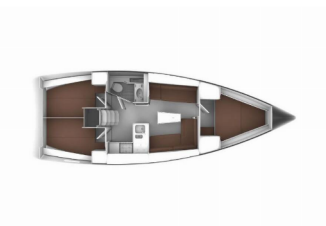

Yacht Base	Corfu, Gouvia Marina, Greece
Yacht ID	1455
Yacht Brands	Bavaria
Yacht Name	Poseidon
Production Year	2016
Length	11.30 M
Cabins	3
Berths	6 + 2
WC	1

COMFORT: Bed linen, Cockpit cushions, Pillows, Sheets, Windscoops

DECK: Anchor with chain, Bimini top, Boat hook, Cockpit table, Cockpit/stern, outside shower, Deck brush, Dinghy, Dinghy (byboat) pump, Electric anchor windlass, Fenders, Floating rope, Fuel funnel, Gangway, Jerry cans for diesel, Mooring ropes, Sprayhood, Sun awning (aft and forward), Sun awning (forward cockpit), Winch handles