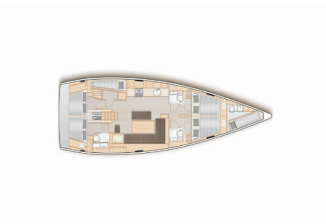

HANSE 508

El Grande (2019)

BRAIN Yachting or type unknown

BRAIN Yachting • Neubaugasse 43/4 • 1070 Vienna • Austria

Phone: +43 1 435 0804

E-mail: relax@brain-yachting.com

Web: www.brain-yachting.com

COMFORT: Cockpit cushions

DECK: Bathing platform, Bimini top, Dinghy with outboard engine, Sprayhood, Swimming ladder

GALLEY: Kitchen utensils (Galley equipment, cutlery)

INTERIOR: Electric fans, Electric toilet

NAVIGATION: Autopilot, Bow thruster

SAFETY: Safety equipment

YACHT ELECTRICS: Solar panels

Yacht Base Rhodes New Marina, Greece

Yacht ID 1447

Yacht Brands Hanse Yachts

Yacht Name El Grande

Production Year 2019

Length 15.55 M

Cabins 5 + 1

Berths 10 + 1

WC 3 + 1