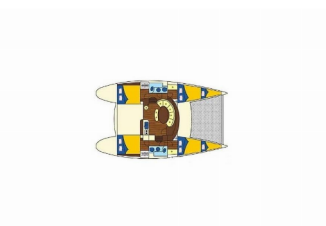

Web: [www.brain-yachting.com](http://www.brain-yachting.com)

<b>Yacht Base</b>	Lefkas Main Port, Greece
<b>Yacht ID</b>	1446
<b>Yacht Brands</b>	Lagoon
<b>Yacht Name</b>	Maestro
<b>Production Year</b>	2018
<b>Length</b>	11.55 M
<b>Cabins</b>	4 + 2
<b>Berths</b>	8 + 2
<b>WC</b>	2