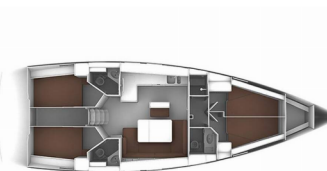

BAVARIA CRUISER 46

Eveline (2014)

BRAIN Yachting or type unknown

BRAIN Yachting • Neubaugasse 43/4 • 1070 Vienna • Austria

Phone: +43 1 435 0804

E-mail: relax@brain-yachting.com

Web: www.brain-yachting.com

Yacht Base	Marina Kornati, Biograd, Croatia
Yacht ID	144
Yacht Brands	Bavaria
Yacht Name	Eveline
Production Year	2014
Length	14.27 M
Cabins	4
Berths	8 + 1
Max Persons	10
WC	3

COMFORT: Cockpit cushions, Mattresses

DECK: Bathing platform, Bimini top, Black ball, Black conus, Boat hook, Bosun's chair (Safe seat) (boatswain's chair), Canister for water, Cockpit table, Cockpit/stern, outside shower, Dinghy (byboat) pump, Electric anchor windlass, Fenders, Gangway, Hawser, Jerry cans for diesel, Main anchor, Mooring ropes, Oil filter, Plastic bucket, Repair box for dinghy, Spotlight / Headlights, Sprayhood, Spring line, Water hose