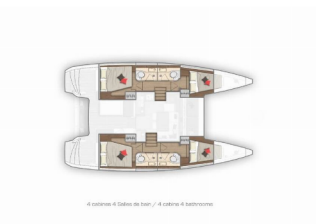

Web: [www.brain-yachting.com](http://www.brain-yachting.com)

<b>Yacht Base</b>	Sukosan, D-Marin Dalmacija Marina, Croatia
<b>Yacht ID</b>	1422
<b>Yacht Brands</b>	Lagoon
<b>Yacht Name</b>	Tom & Jerry
<b>Production Year</b>	2019
<b>Length</b>	11.74 M
<b>Cabins</b>	4 + 2
<b>Berths</b>	8 + 2 + 2
<b>WC</b>	4

**COMFORT:** Bed linen

**DECK:** Anchor, Anchor with chain, Bimini top, Boat hook, Cockpit table, Fenders, Outboard engine

**ENTERTAINMENT:** Indoor speakers, Karaoke, Radio, USB, Bluetooth, TV, Wi-Fi Internet