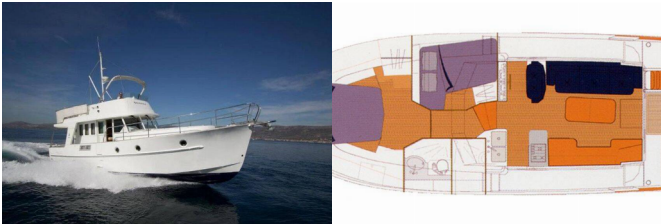

| | |
|------------------------|--|
| Yacht Base | Marina Zadar (ex. Tankercomerc), Croatia |
| Yacht ID | 1368 |
| Yacht Brands | Beneteau |
| Yacht Name | Skitnica |
| Production Year | 2005 |
| Length | 13.50 M |
| Cabins | 2 |
| Berths | 4 + 2 |
| WC | 2 |

COMFORT: Bed linen, Sundeck cushions

DECK: Anchor with chain, Bathing platform, Bilge pump - Mechanic, Cockpit table, Cockpit/stern, outside shower, Dinghy, Electric anchor windlass, Fenders, Flybridge, Fridge on flybridge, Hydraulic gangway, Mooring ropes, Spare anchor (Reserve, Auxiliary anchor), Swimming ladder, Water hose