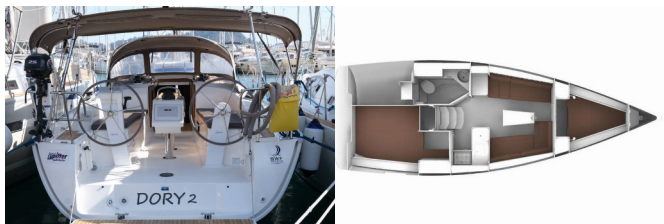

Web: [www.brain-yachting.com](http://www.brain-yachting.com)

<b>Yacht Base</b>	Göcek, Turkey
<b>Yacht ID</b>	1364
<b>Yacht Brands</b>	Bavaria
<b>Yacht Name</b>	Dory 2
<b>Production Year</b>	2019
<b>Length</b>	9.99 M
<b>Cabins</b>	2
<b>Berths</b>	4
<b>Max Persons</b>	4
<b>WC</b>	1

**COMFORT:** Bed linen, Cockpit cushions

**DECK:** Anchor line, Anchor swivel, Bathing platform, Bimini top, Black ball, Black conus, Boat hook, Bosun's chair (Safe seat) (boatswain's chair), Cockpit table, Cockpit/stern, outside shower, Dinghy, Dinghy (byboat) pump, Electric anchor windlass, Fenders, Gangway, Impeller, V-belt, oilfilter, Main anchor, Mooring ropes, Plastic bucket, Repair box for dinghy, Round/globular fender, Spare anchor (Reserve, Auxiliary anchor), Spotlight / Headlights, Sprayhood, Spring line, Teak cockpit, Water hose