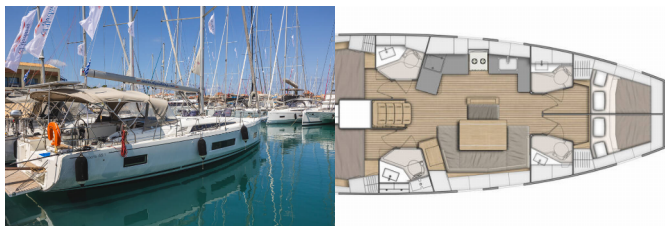

OCEANIS 46.1

Ellaida (2019)

BRAIN Yachting or type unknown

BRAIN Yachting • Neubaugasse 43/4 • 1070 Vienna • Austria

Phone: +43 1 435 0804

E-mail: relax@brain-yachting.com

Web: www.brain-yachting.com

Yacht Base	Lefkas, D-Marin, Greece
Yacht ID	1358
Yacht Brands	Beneteau
Yacht Name	Ellaida
Production Year	2019
Length	14.60 M
Cabins	4
Berths	8 + 2
Max Persons	10
WC	4

COMFORT: Bed linen, Towels

DECK: Bathing platform, Bimini top, Cockpit table, Dinghy, Electric anchor windlass, Fenders, Mooring ropes, Outboard engine, Sprayhood, Swimming ladder, Winch handles

ENTERTAINMENT: Hi-Fi system, Outdoor speakers

GALLEY: Hot water, Kitchen utensils (Galley equipment, cutlery), Refrigerator

INTERIOR: Barometer, Clock, Electric fans in cabins

NAVIGATION: Autopilot, Binoculars, Bow thruster, Compass, Depthsounder, GPS chart plotter - cockpit, Pilot book, Speedometer (Speed log)

SAFETY: Buoyant smoke signal, Engine spare parts, Fire extinguisher, First aid kit, Life buoy + Flashing light, Life jackets, Liferaft, Oars (Paddles), Signal rockets and torches

YACHT ELECTRICS: Air Conditioning, Solar panels