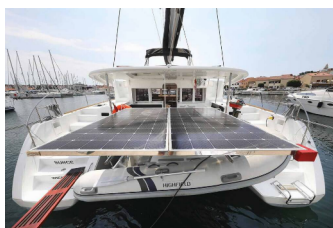

Yacht Base	Marina Tehnomont Veruda, Pula, Croatia
Yacht ID	1300
Yacht Brands	Lagoon
Yacht Name	Sunce
Production Year	2019
Length	13.96 M
Cabins	4 + 2
Berths	8 + 2 + 2
Max Persons	12
WC	4

COMFORT: Bed linen, Cockpit cushions

DECK: Anchor line, Anchor swivel, Bimini top, Black ball, Black conus, Boat hook, Bosun's chair (Safe seat) (boatswain's chair), Canister for water, Chairs, Cockpit table, Cockpit/stern, outside shower, Davit, Dinghy, Dinghy (byboat) pump, Electric anchor windlass, Fenders, Gangway, Hawser, Impeller, V-belt, oilfilter, Jerry cans for diesel, Main anchor, Mooring ropes, Plastic bucket, Remote control for anchor winch with chain counter at helm, Repair box for dinghy, Round/globular fender, Spare anchor (Reserve, Auxiliary anchor), Spotlight / Headlights, Spring line, Water hose

YACHT ELECTRICS: Air Conditioning, Battery charger, Battery storage system, Generator, Heating, Inverter, Shore connection 220 V, Solar panels, USB sockets

PRICE AND AVAILABILITY

Lagoon 450 F Sunce (2019)