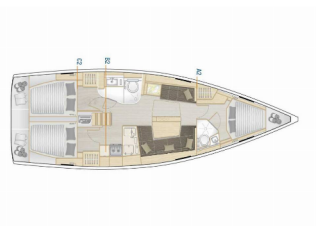

HANSE 418

Blue Eagle (2019)

BRAIN Yachting or type unknown

BRAIN Yachting • Neubaugasse 43/4 • 1070 Vienna • Austria

Phone: +43 1 435 0804

E-mail: relax@brain-yachting.com

Web: www.brain-yachting.com

Yacht Base	Marina Kastela, Croatia
Yacht ID	1281
Yacht Brands	Hanse Yachts
Yacht Name	Blue Eagle
Production Year	2019
Length	12.40 M
Cabins	3
Berths	6 + 2
Max Persons	8
WC	2

COMFORT: Bed linen

DECK: Bathing platform, Bimini top, Cockpit table, Cockpit/stern, outside shower, Dinghy, Electric anchor windlass, Sprayhood, Teak cockpit

ENTERTAINMENT: Outdoor speakers, Radio CD player