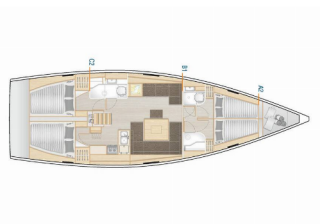

Web: [www.brain-yachting.com](http://www.brain-yachting.com)

<b>Yacht Base</b>	Sukosan, D-Marin Dalmacija Marina, Croatia
<b>Yacht ID</b>	1280
<b>Yacht Brands</b>	Hanse Yachts
<b>Yacht Name</b>	Mika
<b>Production Year</b>	2019
<b>Length</b>	14.04 M
<b>Cabins</b>	4
<b>Berths</b>	8 + 2
<b>Max Persons</b>	10
<b>WC</b>	2

**COMFORT:** Bed linen

**DECK:** Bathing platform, Bimini top, Cockpit table, Cockpit/stern, outside shower, Dinghy, Electric anchor windlass, Sprayhood, Teak cockpit

**ENTERTAINMENT:** Outdoor speakers, Radio CD player