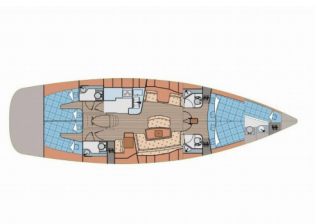

# ELAN 514 IMPRESSION

Maja 07 (2007)

BRAIN Yachting or type unknown

**BRAIN Yachting • Neubaugasse 43/4 • 1070 Vienna • Austria**

Phone: +43 1 435 0804

E-mail: [relax@brain-yachting.com](mailto:relax@brain-yachting.com)

Web: [www.brain-yachting.com](http://www.brain-yachting.com)

<b>Yacht Base</b>	Marina Pirovac, Croatia
<b>Yacht ID</b>	128
<b>Yacht Brands</b>	Elan Marine
<b>Yacht Name</b>	Maja 07
<b>Production Year</b>	2007
<b>Length</b>	16.10 M
<b>Cabins</b>	4 + 1
<b>Berths</b>	8 + 2 + 1
<b>Max Persons</b>	11
<b>WC</b>	4 + 1

**DECK:** Bimini top, Bosun's chair (Safe seat) (boatswain's chair), Cockpit table, Cockpit/stern, outside shower, Dinghy, Electric anchor windlass, Fenders, Main Deck Compass, Spare anchor (Reserve, Auxiliary anchor), Sprayhood, Teak cockpit