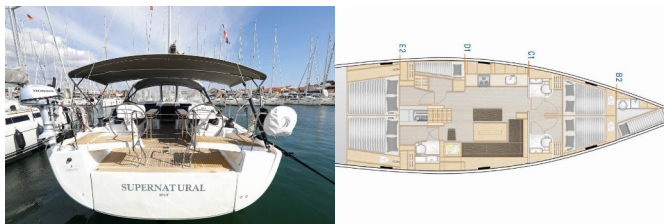

HANSE 508

Supernatural (2019)

BRAIN Yachting or type unknown

BRAIN Yachting • Neubaugasse 43/4 • 1070 Vienna • Austria

Phone: +43 1 435 0804

E-mail: relax@brain-yachting.com

Web: www.brain-yachting.com

Yacht Base	Marina Kornati, Biograd, Croatia
Yacht ID	1274
Yacht Brands	Hanse Yachts
Yacht Name	Supernatural
Production Year	2019
Length	15.55 M
Cabins	5 + 1
Berths	10 + 2 + 1
Max Persons	12
WC	3 + 1

COMFORT: Bed linen

DECK: Bathing platform, Bimini top, Cockpit table, Cockpit/stern, outside shower, Dinghy, Electric anchor windlass, Sprayhood, Teak cockpit

ENTERTAINMENT: Outdoor speakers, Radio CD player, TV