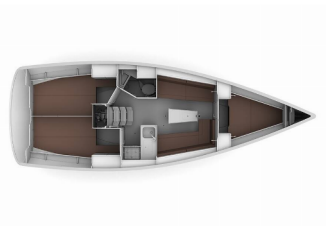

Web: [www.brain-yachting.com](http://www.brain-yachting.com)

**DECK:** Bimini top, Cockpit table, Cockpit/stern, outside shower, Dinghy, Electric anchor windlass, Sprayhood

**ENTERTAINMENT:** CD player, TV

**Yacht ID** 1227

**Yacht Brands** Bavaria

**Yacht Name** Lucy

**Production Year** 2019

**Length** 9.99 M

**Cabins** 3

**Berths** 6 + 1

**WC** 1