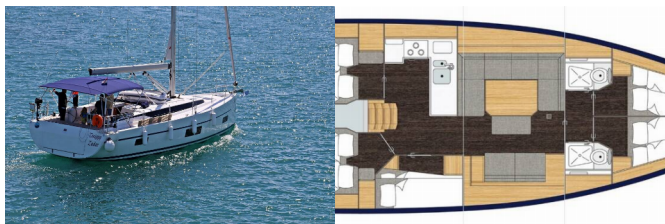

BAVARIA C45

Twiggy (2019)

BRAIN Yachting or type unknown

BRAIN Yachting • Neubaugasse 43/4 • 1070 Vienna • Austria

Phone: +43 1 435 0804

E-mail: relax@brain-yachting.com

Web: www.brain-yachting.com

Yacht Base	Sukosan, D-Marin Dalmacija Marina, Croatia
Yacht ID	1226
Yacht Brands	Bavaria
Yacht Name	Twiggy
Production Year	2019
Length	13.98 M
Cabins	5
Berths	10 + 2
WC	2

DECK: Bimini top, Cockpit table, Cockpit/stern, outside shower, Dinghy, Electric anchor windlass, Sprayhood

ENTERTAINMENT: Radio CD player + USB, TV

GALLEY: Refrigerator

INTERIOR: Lowerable salon table

NAVIGATION: Autopilot, Bow thruster, GPS chart plotter - cockpit, Wind instrument/Anemometer