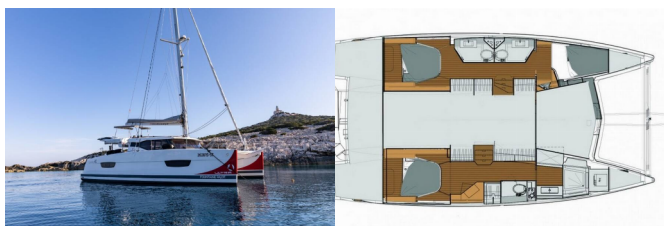

Web: [www.brain-yachting.com](http://www.brain-yachting.com)

<b>Yacht Base</b>	Trogir, Yachtclub Seget (Marina Baotić), Croatia
<b>Yacht ID</b>	1193
<b>Yacht Brands</b>	Fountain Pajot
<b>Yacht Name</b>	Nala
<b>Production Year</b>	2019
<b>Length</b>	11.73 M
<b>Cabins</b>	3
<b>Berths</b>	6
<b>Max Persons</b>	8
<b>WC</b>	3

**COMFORT:** Beach towel, Bed linen, Cockpit cushions, Towels

**DECK:** Bilge pump - Mechanic, Bimini top, Boat hook, Bosun's chair (Safe seat) (boatswain's chair), Cockpit fridge, Cockpit table, Cockpit/stern, outside shower, Courtesy LED lights all over deck including stern immersed courtesy LED, Davit, Dinghy with outboard engine, Electric anchor windlass, Fenders, Gangway, Outboard engine, Round/globular fender, Spare anchor (Reserve, Auxiliary anchor), Sprayhood, Sun tent/cover