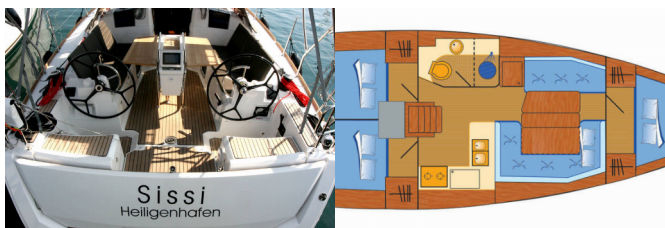

SUN ODYSSEY 389

Sissi (2019)

BRAIN Yachting or type unknown

BRAIN Yachting • Neubaugasse 43/4 • 1070 Vienna • Austria

Phone: +43 1 435 0804

E-mail: relax@brain-yachting.com

Web: www.brain-yachting.com

Yacht Base	Marina Punat, Krk, Croatia
Yacht ID	1157
Yacht Brands	Jeanneau
Yacht Name	Sissi
Production Year	2019
Length	11.75 M
Cabins	3
Berths	6 + 2
Max Persons	8
WC	1

COMFORT: Cockpit cushions

DECK: Bathing platform, Bilge pump - Mechanic, Bimini top, Boat hook, Cockpit table, Cockpit/stern, outside shower, Dinghy, Electric anchor windlass, Fenders, Gangway, Main anchor, Mooring ropes, Round/globular fender, Spare anchor (Reserve, Auxiliary anchor), Sprayhood, Swimming ladder, Teak cockpit, Water hose, Winch handles