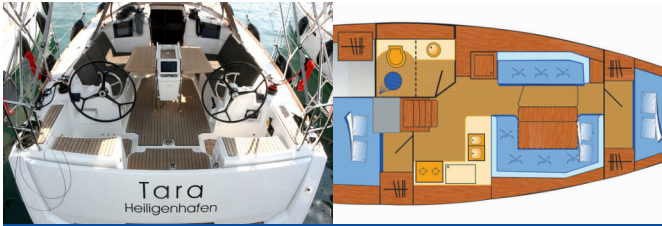

SUN ODYSSEY 389

Tara (2019)

BRAIN Yachting or type unknown

BRAIN Yachting • Neubaugasse 43/4 • 1070 Vienna • Austria

Phone: +43 1 435 0804

E-mail: relax@brain-yachting.com

Web: www.brain-yachting.com

Yacht Base	Marina Punat, Krk, Croatia
Yacht ID	1156
Yacht Brands	Jeanneau
Yacht Name	Tara
Production Year	2019
Length	11.75 M
Cabins	2
Berths	4 + 1
Max Persons	5
WC	1

COMFORT: Blankets, Cockpit cushions

DECK: Bathing platform, Bilge pump - Mechanic, Bimini top, Boat hook, Cockpit table, Cockpit/stern, outside shower, Electric anchor windlass, Fenders, Gangway, Main anchor, Mooring ropes, Round/globular fender, Spare anchor (Reserve, Auxiliary anchor), Sprayhood, Swimming ladder, Teak cockpit, Water hose, Winch handles