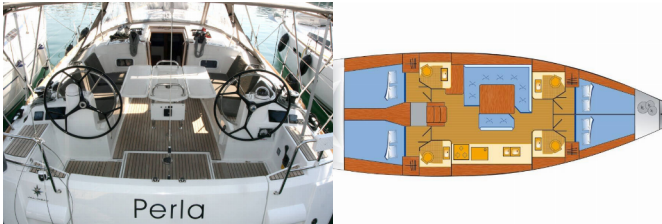

SUN ODYSSEY 479

Perla (2019)

BRAIN Yachting or type unknown

BRAIN Yachting • Neubaugasse 43/4 • 1070 Vienna • Austria

Phone: +43 1 435 0804

E-mail: relax@brain-yachting.com

Web: www.brain-yachting.com

Yacht Base	Marina Punat, Krk, Croatia
Yacht ID	1152
Yacht Brands	Jeanneau
Yacht Name	Perla
Production Year	2019
Length	14.43 M
Cabins	4
Berths	8 + 2
WC	4

COMFORT: Blankets, Cockpit cushions, Pillows

DECK: Anchor chain counter, Anchor winch remote control, Bilge pump - Mechanic, Bimini top, Boat hook, Cockpit table, Cockpit/stern, outside shower, Electric anchor windlass, Fenders, Gangway, Main anchor, Mooring ropes, Round/globular fender, Spare anchor (Reserve, Auxiliary anchor), Sprayhood, Swimming ladder, Teak cockpit, Water hose, Winch handles